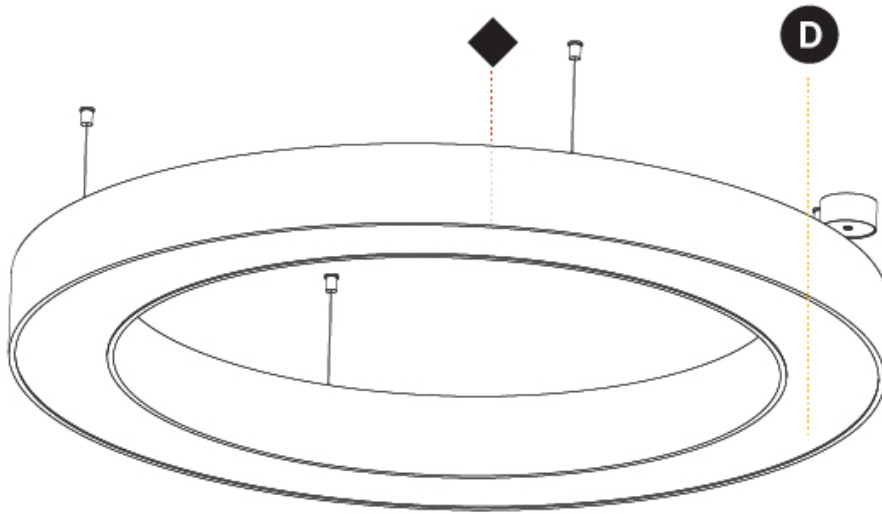

A30231-

PROJECT	_____
TYPE	_____
SPECIFIER	_____
QUANTITY	_____
DATE	_____