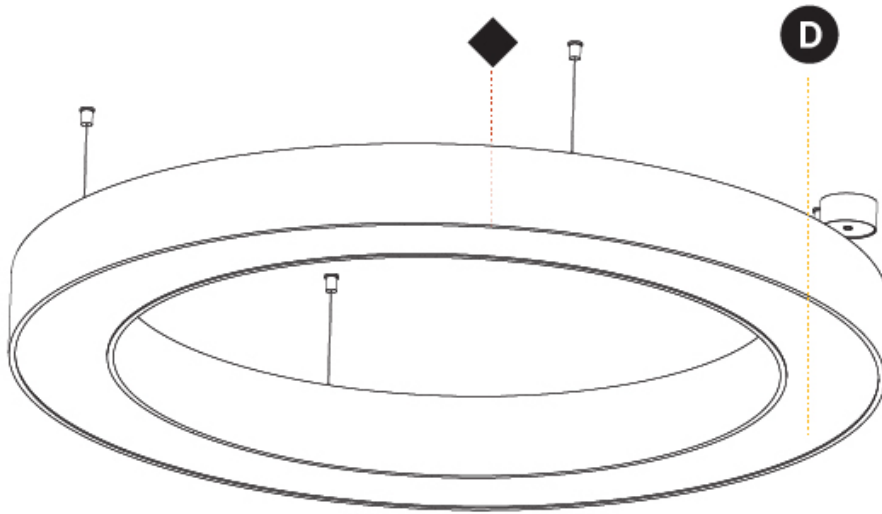

A30309-

PROJECT	_____
TYPE	_____
SPECIFIER	_____
QUANTITY	_____
DATE	_____