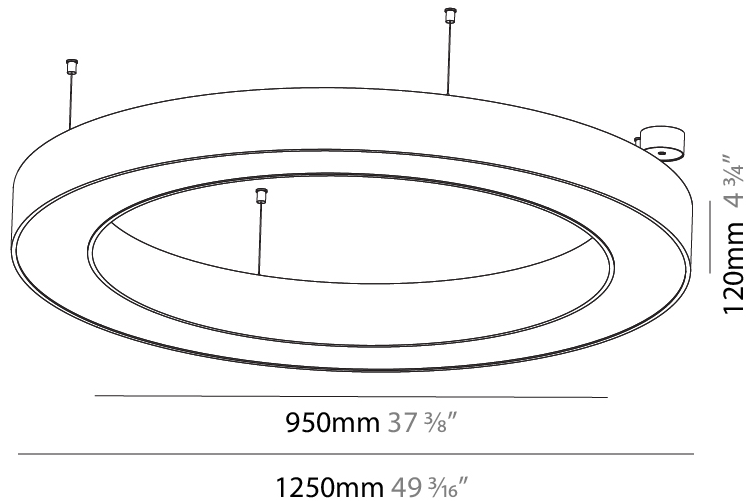

GENERAL

Series: Glorious
Subseries: Glorious
Brand: Prolight
Division: Architectural
Mounting Type: Suspension
Mounting Location: Ceiling
Subcategory: Ambient

PHYSICAL

Shape: Round
Diameter (mm): 1250
Diameter (in): 49 ³/₁₆
Height (mm): 120
Height (in): 4 ³/₄
Max. Overall Height (mm): 2120
Max. Overall Height (in): 83 ⁷/₁₆
Light Distribution: Direct
Weight (kg): 12.847
Weight (lbs): 28.26
Diffuser: [PMMA - Opal or Micro-Prism](#)
Fixture Finish: [SSR / BKV / CWI / CRY / HAB / UFT / ITA / RUA / FTG / MYG / LOD / PUS / FRO / FUP / KIA / POP / BLS / SPG / MEY / GOH / GUM / CHC / COM / ABZ / JAG / OBR / MOS / ROR](#)
Fixture Material: Aluminum

ELECTRICAL

Lamp Type: LED (Zhaga Standard)
Input Wattage (W): 60
Total Output Wattage (W): 48 / 38.4 (3500K)
Dimming: [Non-Dimming / Phase Dimming (120Vac only) / 0-10V Dimming](#)
Driver Included: Yes
Driver Location: Integrated
Driver Type: Constant Current
Driver Class: Class 2
Input Voltage (V): 120 - 277
Constant Current (mA): 350 / 1200 (3500K)

LED

Color Temperature (°K): [3000 / 3500 / 4000](#)
Max. Delivered Lumen (lm): 5540 / 5733 / 5850
CRI: >80 CRI
Efficiency (%): 0.65
Lamp Life (hrs): 50000

OPTICAL

RATINGS AND CERTIFICATIONS

Certified By: Certified for North American Standards
IP rating: IP20