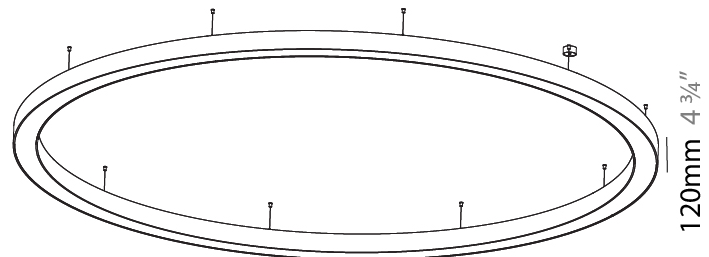

GENERAL

Series: Glorious
Subseries: Glorious
Brand: Prolight
Division: Architectural
Mounting Type: Suspension
Mounting Location: Ceiling
Subcategory: Ambient

PHYSICAL

Shape: Round
Diameter (mm): 4000
Diameter (in): 157 1/2
Height (mm): 120
Height (in): 4 3/4
Max. Overall Height (mm): 2120
Max. Overall Height (in): 83 7/16
Light Distribution: Direct
Weight (kg): 50.71
Weight (lbs): 111.98
Diffuser: PMMA - Opal or Micro-Prism
Fixture Finish: SSR / BKV / CWI / CRY / HAB / UFT / ITA / RUA / FTG / MYG / LOD / PUS / FRO / FUP / KIA / POP / BLS / SPG / MEY / GOH / GUM / CHC / COM / ABZ / JAG / OBR / MOS / ROR
Fixture Material: Aluminum

ELECTRICAL

Lamp Type: LED (Zhaga Standard)
Input Wattage (W): 200
Total Output Wattage (W): 160 / 128 (3500K)
Dimming: Non-Dimming / Phase Dimming (120Vac only) / 0-10V Dimming
Driver Included: Yes
Driver Location: Integrated
Driver Type: Constant Current
Driver Class: Class 2
Input Voltage (V): 120 - 277
Constant Current (MA): 350 / 1000 (3500K)

LED

Color Temperature (°K): 3000 / 3500 / 4000
Max. Delivered Lumen (lm): 18460 / 19110 / 19500
CRI: >80 CRI
Efficiency (%): 0.65
Lamp Life (hrs): 50000

OPTICAL

RATINGS AND CERTIFICATIONS

Certified By: Certified for North American Standards
IP rating: IP20

PROJECT	_____
TYPE	_____
SPECIFIER	_____
QUANTITY	_____
DATE	_____

3700mm 145 1/16"

4000mm 157 1/2"