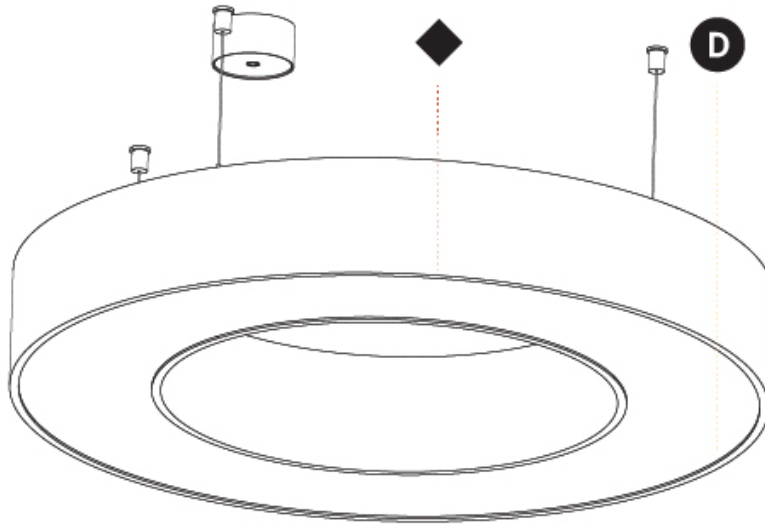

A30201-

PROJECT	_____
TYPE	_____
SPECIFIER	_____
QUANTITY	_____
DATE	_____