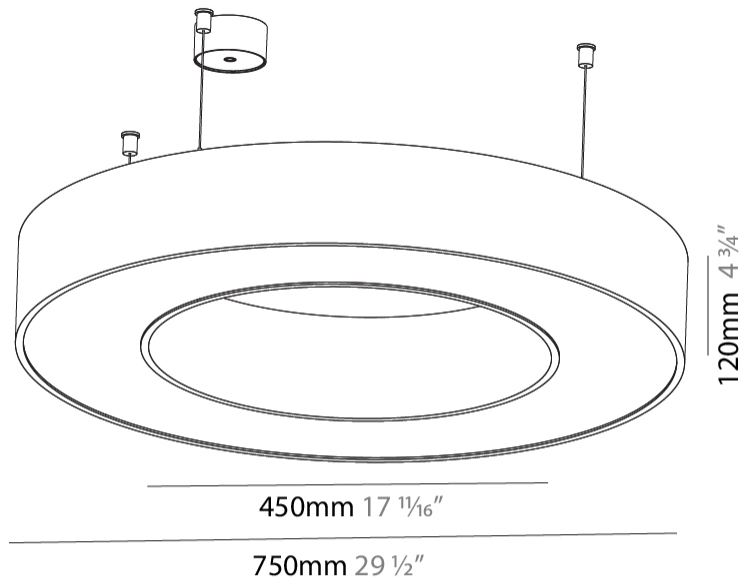

GENERAL

Series: Glorious
Subseries: Glorious
Brand: Prolight
Division: Architectural
Mounting Type: Suspension
Mounting Location: Ceiling
Subcategory: Ambient

PHYSICAL

Shape: Round
Diameter (mm): 750
Diameter (in): 29 1/2
Height (mm): 120
Height (in): 4 3/4
Max. Overall Height (mm): 2120
Max. Overall Height (in): 83 7/16
Light Distribution: Direct
Weight (kg): 7.062
Weight (lbs): 15.56
Diffuser: [PMMA - Opal or Micro-Prism](#)
Fixture Finish: [SSR / BKV / CWI / CRY / HAB / UFT / ITA / RUA / FTG / MYG / LOD / PUS / FRO / FUP / KIA / POP / BLS / SPG / MEY / GOH / GUM / CHC / COM / ABZ / JAG / OBR / MOS / ROR](#)
Fixture Material: Aluminum

ELECTRICAL

Lamp Type: LED (Zhaga Standard)
Input Wattage (W): 30
Total Output Wattage (W): 24 / 19.2 (3500K)
Dimming: [Non-Dimming / Phase Dimming (120Vac only) / 0-10V Dimming](#)
Driver Included: Yes
Driver Location: Integrated
Driver Type: Constant Current
Driver Class: Class 2
Input Voltage (V): 120 - 277
Constant Current (MA): 350 / 600 (3500K)

LED

Color Temperature (°K): [3000 / 3500 / 4000](#)
Max. Delivered Lumen (lm): 2770 / 2862 / 2920
CRI: >80 CRI
Efficiency (%): 65
Lamp Life (hrs): 50000

OPTICAL

RATINGS AND CERTIFICATIONS

Certified By: Certified for North American Standards
IP rating: IP20