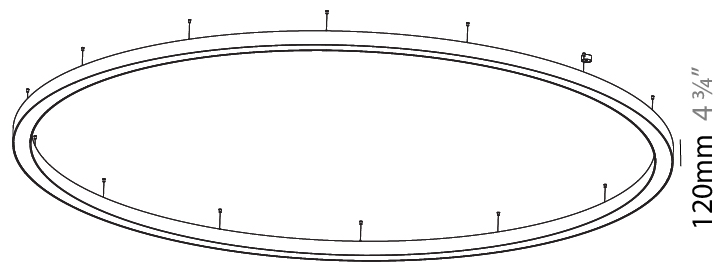

GENERAL

Series: Glorious
Subseries: Glorious
Brand: Prolight
Division: Architectural
Mounting Type: Suspension
Mounting Location: Ceiling
Subcategory: Ambient

PHYSICAL

Shape: Round
Diameter (mm): 5400
Diameter (in): 212 ⁵/₈
Height (mm): 120
Height (in): 4 ³/₄
Max. Overall Height (mm): 2120
Max. Overall Height (in): 83 ⁷/₁₆
Light Distribution: Direct / Indirect
Weight (kg): 71.452
Weight (lbs): 157.19
Diffuser: PMMA - Opal or Micro-Prism
Fixture Finish: SSR / BKV / CWI / CRY / HAB / UFT / ITA / RUA / FTG / MYG / LOD / PUS / FRO / FUP / KIA / POP / BLS / SPG / MEY / GOH / GUM / CHC / COM / ABZ / JAG / OBR / MOS / ROR
Fixture Material: Aluminum

ELECTRICAL

Lamp Type: LED (Zhaga Standard)
Input Wattage (W): 405
Total Output Wattage (W): 324 / 259.2 (3500K)
Dimming: Non-Dimming / Phase Dimming (120Vac only) / 0-10V Dimming
Driver Included: Yes
Driver Location: Integrated
Driver Type: Constant Current - 120 / 277Vac
Driver Class: Class 2
Input Voltage (V): 120 - 277
Constant Current (MA): 350 / 800/500 (3500K)

LED

Color Temperature (°K): 3000 / 3500 / 4000
Max. Delivered Lumen (lm): 25840 / 26754 / 27300 Direct / 19620 / 2031 / 20720 Indirect
CRI: >80 CRI
Efficiency (%): 70
Lamp Life (hrs): 50000

OPTICAL

RATINGS AND CERTIFICATIONS

Certified By: Certified for North American Standards
IP rating: IP20